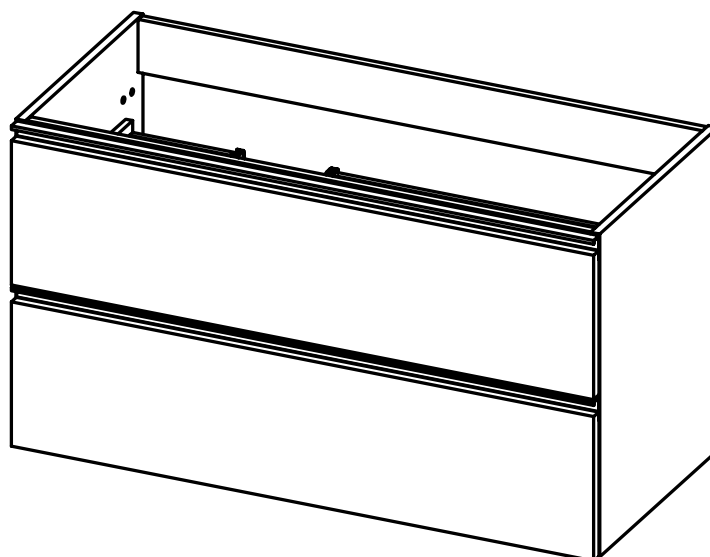

Mueble 2 cajones / Vanity 2 drawers · 60cm

Mueble 2 cajones / Vanity 2 drawers · 70cm

Mueble 2 cajones / Vanity 2 drawers · 80cm

Mueble 2 cajones / Vanity 2 drawers · 90cm

Mueble 2 cajones / Vanity 2 drawers · 100cm

B-B (1 : 10)

Mueble 2 cajones / 2 drawers vanity · 100cm izq/L

Mueble 2 cajones / 2 drawers vanity · 100cm der/R

Mueble 2 cajones / 2 drawers vanity · 120cm

Mueble 2 cajones / 2 drawers vanity · 120 2s / twin