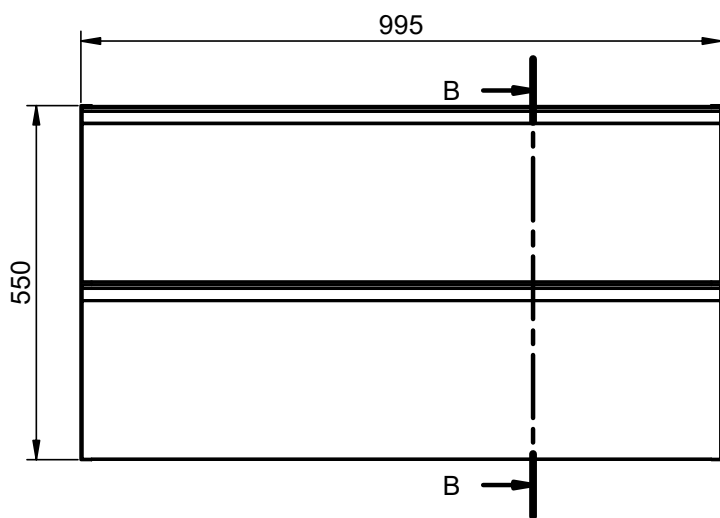

Mueble 2 cajones / 2 drawers vanity · 100cm der/R