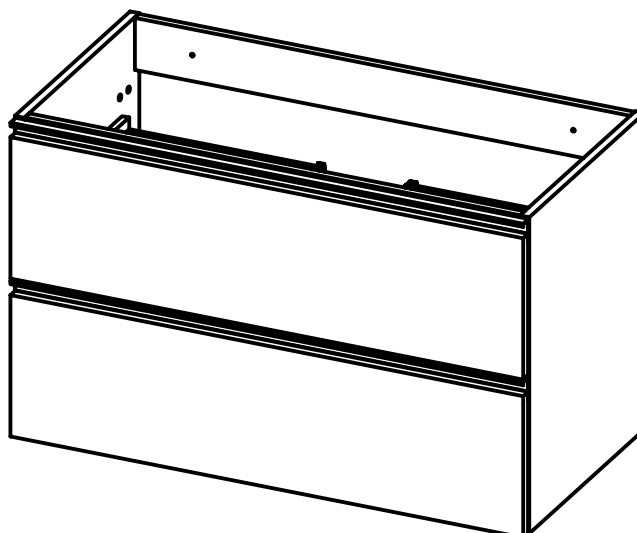

Mueble 2 cajones / Vanity 2 drawers · 60cm

Mueble 2 cajones / Vanity 2 drawers · 70cm

Mueble 2 cajones / Vanity 2 drawers · 80cm

Mueble 2 cajones / Vanity 2 drawers · 90cm

Mueble 2 cajones / Vanity 2 drawers · 100cm

B-B (1 : 10)

Mueble 2 cajones / 2 drawers vanity · 100cm izq/L

Mueble 2 cajones / 2 drawers vanity · 100cm der/R

Mueble 2 cajones / 2 drawers vanity · 120cm

Mueble 2 cajones / 2 drawers vanity · 120 2s / twin