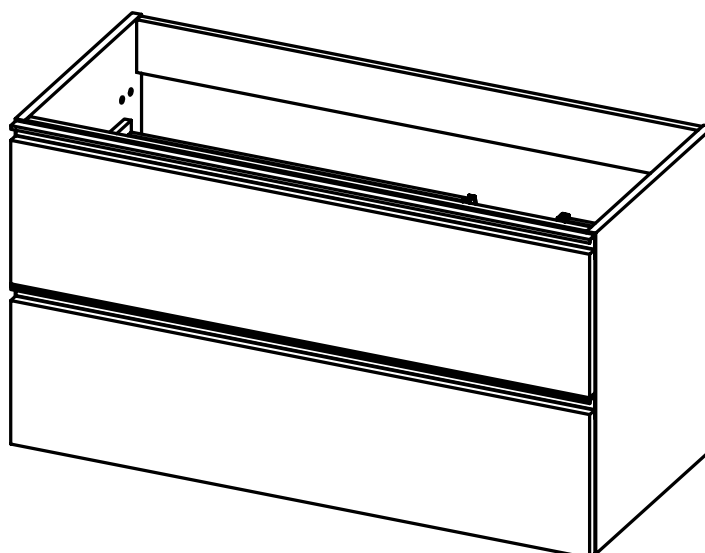

Mueble 2 cajones / Vanity 2 drawers · 60cm

Mueble 2 cajones / Vanity 2 drawers · 70cm

Mueble 2 cajones / Vanity 2 drawers · 80cm

Mueble 2 cajones / Vanity 2 drawers · 90cm

Mueble 2 cajones / Vanity 2 drawers · 100cm

B-B (1 : 10)

Mueble 2 cajones / 2 drawers vanity · 100cm izq/L

Mueble 2 cajones / 2 drawers vanity · 100cm der/R

Mueble 2 cajones / 2 drawers vanity · 120cm

Mueble 2 cajones / 2 drawers vanity · 120 2s / twin