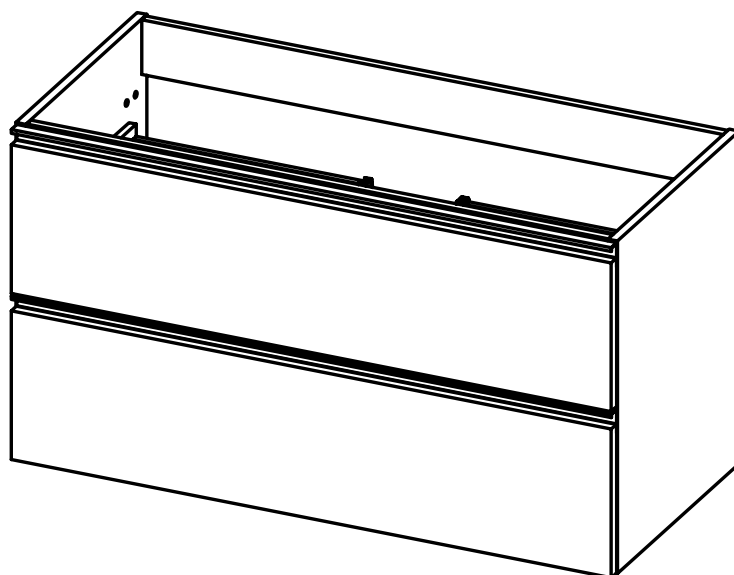

Mueble 2 cajones / Vanity 2 drawers · 60cm

Mueble 2 cajones / Vanity 2 drawers · 70cm

Mueble 2 cajones / Vanity 2 drawers · 80cm

Mueble 2 cajones / Vanity 2 drawers · 90cm

Mueble 2 cajones / Vanity 2 drawers · 100cm

B-B (1 : 10)

Mueble 2 cajones / 2 drawers vanity · 100cm izq/L

Mueble 2 cajones / 2 drawers vanity · 100cm der/R

Mueble 2 cajones / 2 drawers vanity · 120cm

Mueble 2 cajones / 2 drawers vanity · 120 2s / twin