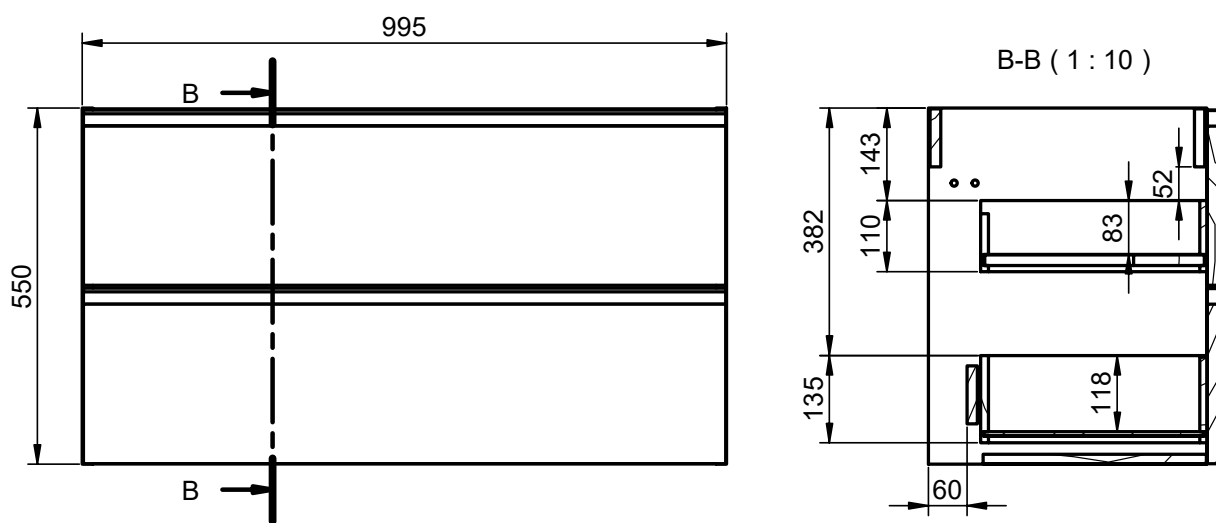

Mueble 2 cajones / Vanity 2 drawers · 60cm

Mueble 2 cajones / Vanity 2 drawers · 70cm

Mueble 2 cajones / Vanity 2 drawers · 80cm

Mueble 2 cajones / Vanity 2 drawers · 90cm

Mueble 2 cajones / Vanity 2 drawers · 100cm

B-B (1 : 10)

Mueble 2 cajones / 2 drawers vanity · 100cm izq/L

Mueble 2 cajones / 2 drawers vanity · 100cm der/R

Mueble 2 cajones / 2 drawers vanity · 120cm

Mueble 2 cajones / 2 drawers vanity · 120 2s / twin